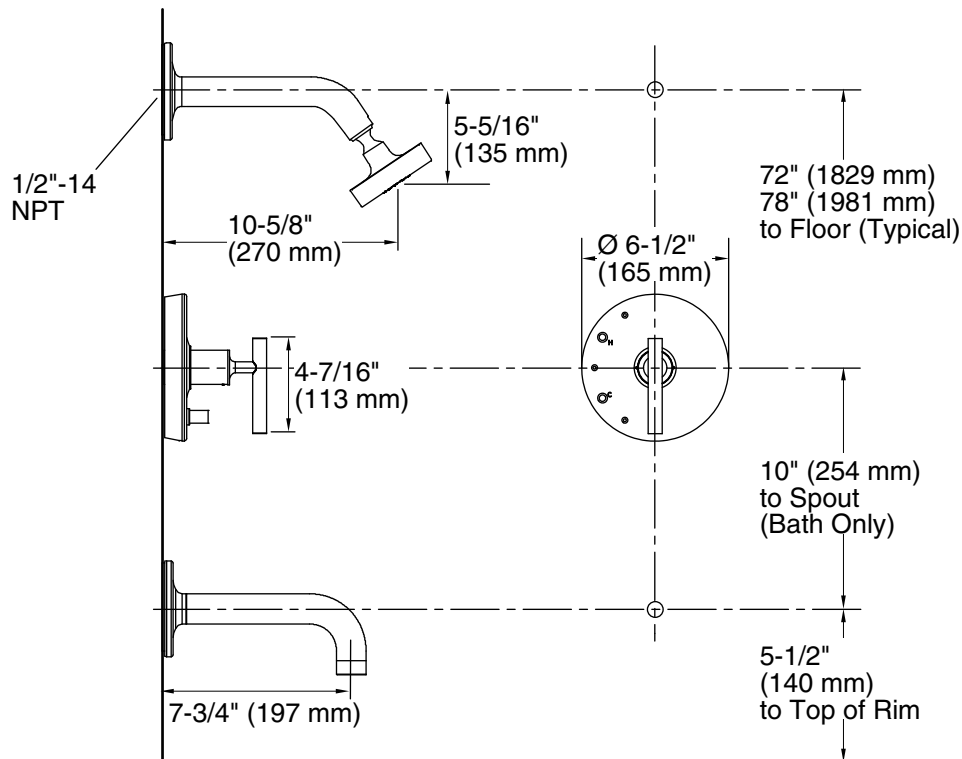

Technical Information

All product dimensions are nominal.

Drain included: No

Showerhead/Body Spray:

Rated maximum flow: 2.5 gal/min (9.5 l/min)

Pressure: 80 psi (5.5 bar)

Notes

Install this product according to the installation guide.